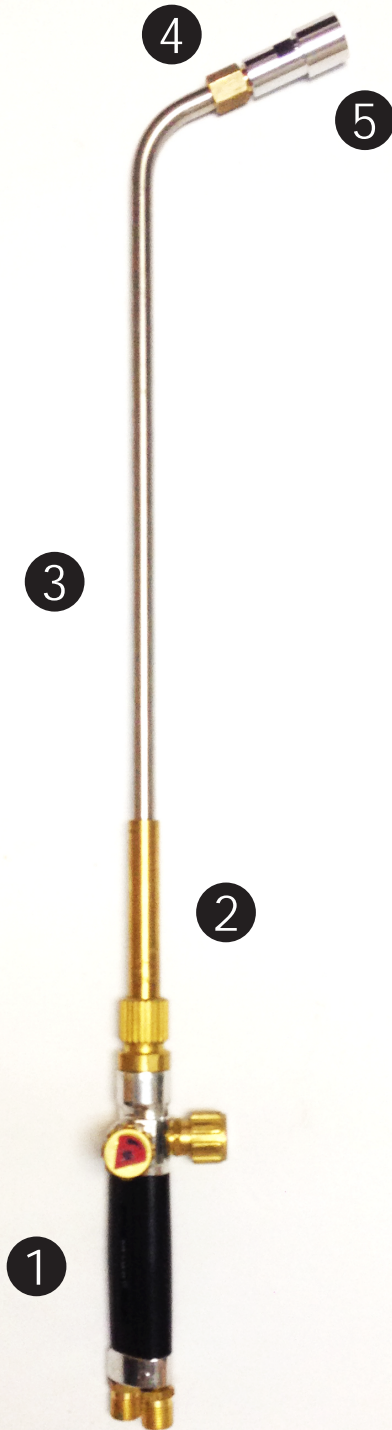

STARLIGHT OXY/ACETYLENE HEATING TORCH (Multi-flame)

Flame Straightening Torch Multi-Flame

(as shown in the photo)

- ① 1302MB Torch Handle
#716.05976
- ② Mixer FB-A Nozzle
#716.51848
- ③ S.S Neck 28" (1090MM)
#716.51710

S.S Neck 11" #716.51708
Total Length: 590MM

S.S Neck 16" #716.51709
Total Length: 710MM

- ④ Adaptor M14 x 1.5
#716.51706
- ⑤ Nozzle Size 8
#716.00728

MG Kobewel Sales & Services

7 Toh Guan Road East #05-02 Alpha Industrial Building Singapore 608599
Tel: 6896 7582 Fax: 68967583 Email: slkhoo1@singnet.com.sg